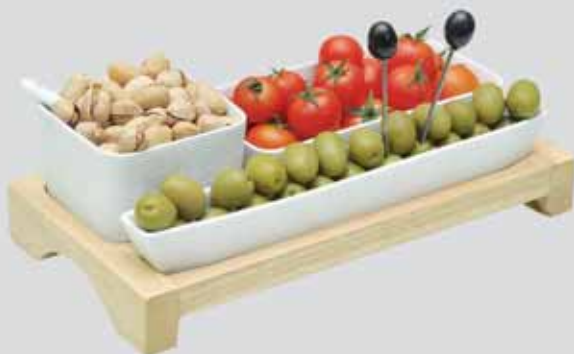

ENTERTAINING
SERVING SET

SAVOURY SERVING SET

772 LVN

20 x 20 cms

including:

1 wooden tray

4 porcelain bowls and spoons

contiene:

1 vassoio in legno

4 ciotole in porcellana con cucchiaini

773 LVN

28 x 14 cms

including:

- 1 wooden tray
- 3 porcelain bowls
- 1 porcelain spoon
- 6 olive picks

contiene:

- 1 vassoio in legno
- 3 ciotole in porcellana
- 1 cucchiaino in porcellana
- 6 forchettine aperitivo

COCKTAIL
SERVING SET

SALAD SERVING SET

774 LVN

25 x 25 cms

including:

1 wooden tray

1 salad bowl

oil & vinegar bottles

salt & pepper shakers in porcelain

1 salad server wooden set

contiene:

1 vassoio in legno

1 insalatiera

1 set bottiglie olio e aceto

1 set sale e pepe in porcellana

1 set posate insalata in legno