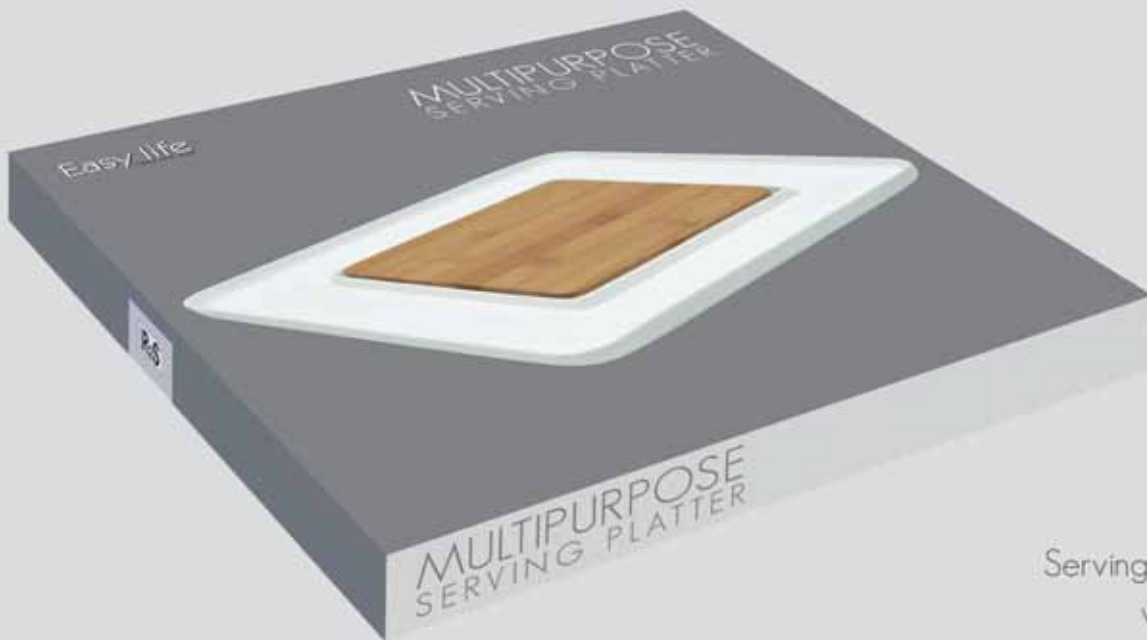

Wooden cheese set with 4 cheese knives
metal blade for cheese shaving and glass board

Set formaggio in legno con 4 coltelli

1 lama arriccia formaggio e tagliere in vetro

COMBO
CHEESE BOARD

MULTIPURPOSE SERVING PLATTER