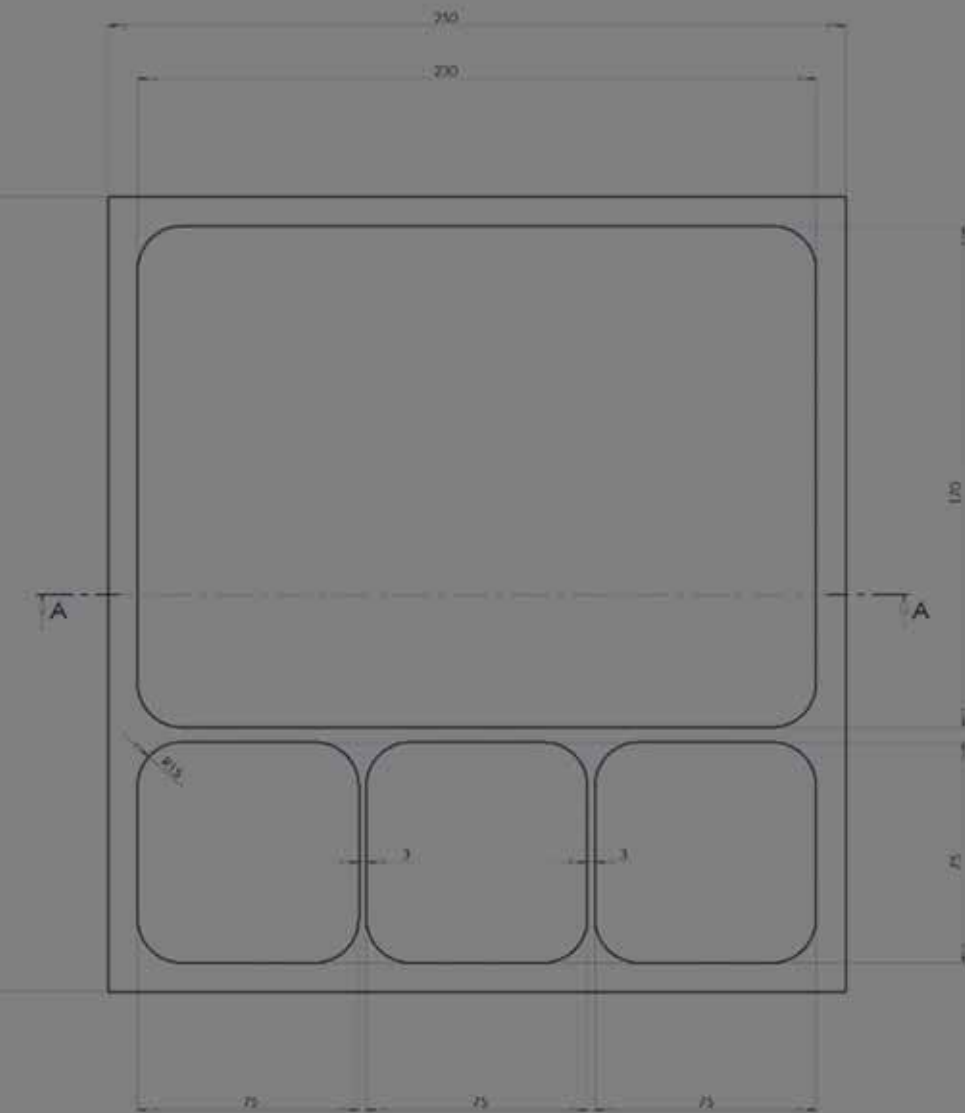

Finito di stampare nel gennaio 2011

Nuova R2S S.p.A via Comunale 125 / 25079 Carpeneda di Vobarno (BS) Italy
Tel +39 0365 590682 - fax +39 0365 597052 / e-mail: info@r2s.it - www.r2s.it