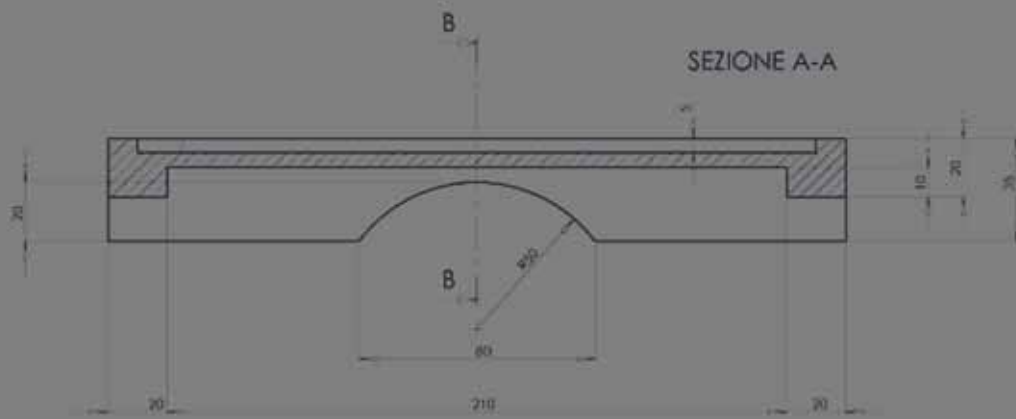

Finito di stampare nel gennaio 2011

Nuova R2S S.p.A via Comunale 125 / 25079 Carpeneda di Vobarno (BS) Italy
Tel +39 0365 590682 - fax +39 0365 597052 / e-mail: info@r2s.it - www.r2s.it